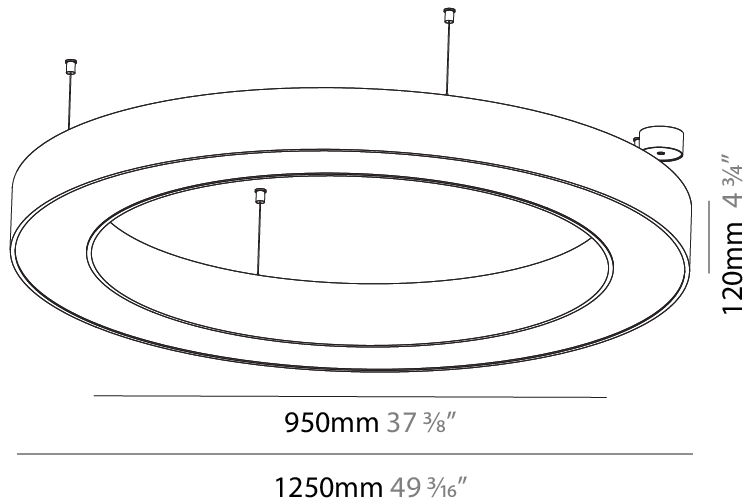

GENERAL

Series: Glorious
Subseries: Glorious
Brand: Prolight
Division: Architectural
Mounting Type: Suspension
Mounting Location: Ceiling
Subcategory: Ambient

PHYSICAL

Shape: Round
Diameter (mm): 1250
Diameter (in): 49 ³/₁₆
Height (mm): 120
Height (in): 4 ³/₄
Max. Overall Height (mm): 2120
Max. Overall Height (in): 83 ⁷/₁₆
Light Distribution: Direct
Weight (kg): 12.847
Weight (lbs): 28.26
Diffuser: [PMMA - Opal or Micro-Prism](#)
Fixture Finish: [SSR / BKV / CWI / CRY / HAB / UFT / ITA / RUA / FTG / MYG / LOD / PUS / FRO / FUP / KIA / POP / BLS / SPG / MEY / GOH / GUM / CHC / COM / ABZ / JAG / OBR / MOS / ROR](#)
Fixture Material: Aluminum

ELECTRICAL

Lamp Type: LED (Zhaga Standard)
Input Wattage (W): 60
Total Output Wattage (W): 48 / 38.4 (3500K)
Dimming: [Non-Dimming / Phase Dimming (120Vac only) / 0-10V Dimming](#)
Driver Included: Yes
Driver Location: Integrated
Driver Type: Constant Current
Driver Class: Class 2
Input Voltage (V): 120 - 277
Constant Current (MA): 350 / 1200 (3500K)

LED

[Color Temperature (°K): 3000 / 3500 / 4000](#)
Max. Delivered Lumen (lm): 5540 / 5733 / 5850
CRI: >80 CRI
Efficiency (%): 0.65
Lamp Life (hrs): 50000

OPTICAL

RATINGS AND CERTIFICATIONS

Certified By: Certified for North American Standards
IP rating: IP20